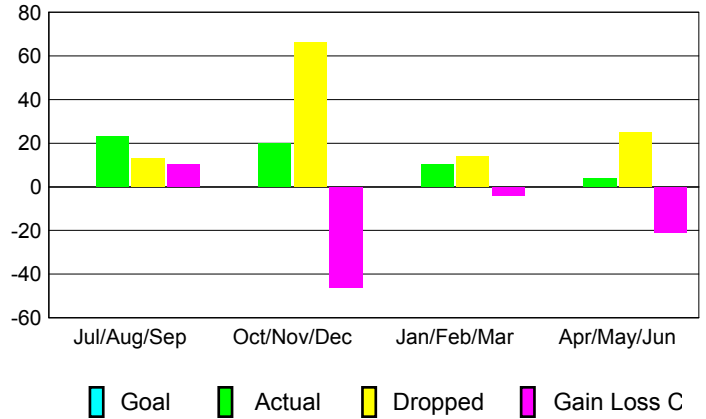

GMT: **JERRY SMITH**

Location: **PENNSYLVANIA**

GMT CA: **1**

CLUBS

Month	New Club Goal	Actual New Clubs	Actual Dropped Clubs	Gain/Loss of Clubs
2012-2013				
Jul/Aug/Sep	0	0	1	-1
Oct/Nov/Dec	0	0	3	-3
Jan/Feb/Mar	0	0	0	0
Apr/May/June	0	0	0	0
Totals	0	0	4	-4

Club Results 2012-2013

Goal, New, Dropped, Gain/Loss

YTD Status Quo Clubs 2012-2013

Status Quo Clubs Compared to Status Quo Members

Club Gain/Loss 2012-2013

MEMBERSHIP

Month	Net Memb Goal	Actual New Memb	Actual Dropped Memb	Gain/Loss of Memb
2012-2013				
Jul/Aug/Sep	0	23	13	10
Oct/Nov/Dec	0	20	66	-46
Jan/Feb/Mar	0	10	14	-4
Apr/May/June	0	4	25	-21
Totals	0	57	118	-61

Membership Results 2012-2013

Goal, New, Dropped, Gain/Loss

Gender Comparison 2012-2013

Membership Gain/Loss 2012-2013