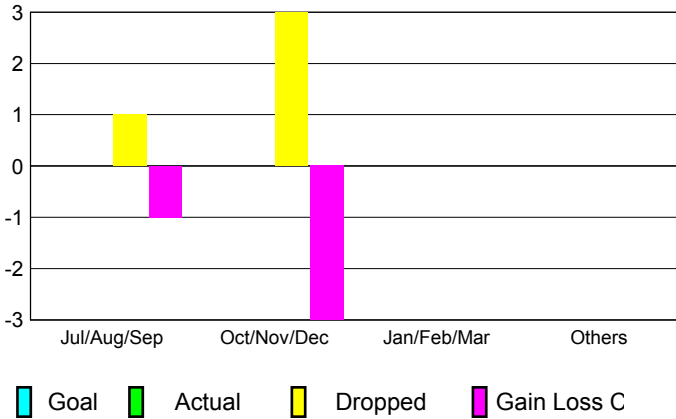

GMT: **JERRY SMITH**

Location: **PENNSYLVANIA**

GMT CA: **1**

CLUBS

Month	New Club Goal	Actual New Clubs	Actual Dropped Clubs	Gain/Loss of Clubs
2012-2013				
Jul/Aug/Sep	0	0	1	-1
Oct/Nov/Dec	0	0	3	-3
Jan/Feb/Mar	0	0	0	0
Apr/May/June	0	0	0	0
Totals	0	0	4	-4

Club Results 2012-2013

Goal, New, Dropped, Gain/Loss

YTD Status Quo Clubs 2012-2013

Status Quo Clubs Compared to Status Quo Members

Club Gain/Loss 2012-2013

MEMBERSHIP

Month	Net Memb Goal	Actual New Memb	Actual Dropped Memb	Gain/Loss of Memb
2012-2013				
Jul/Aug/Sep	0	23	13	10
Oct/Nov/Dec	0	20	66	-46
Jan/Feb/Mar	0	10	14	-4
Apr/May/June	0	4	25	-21
Totals	0	57	118	-61